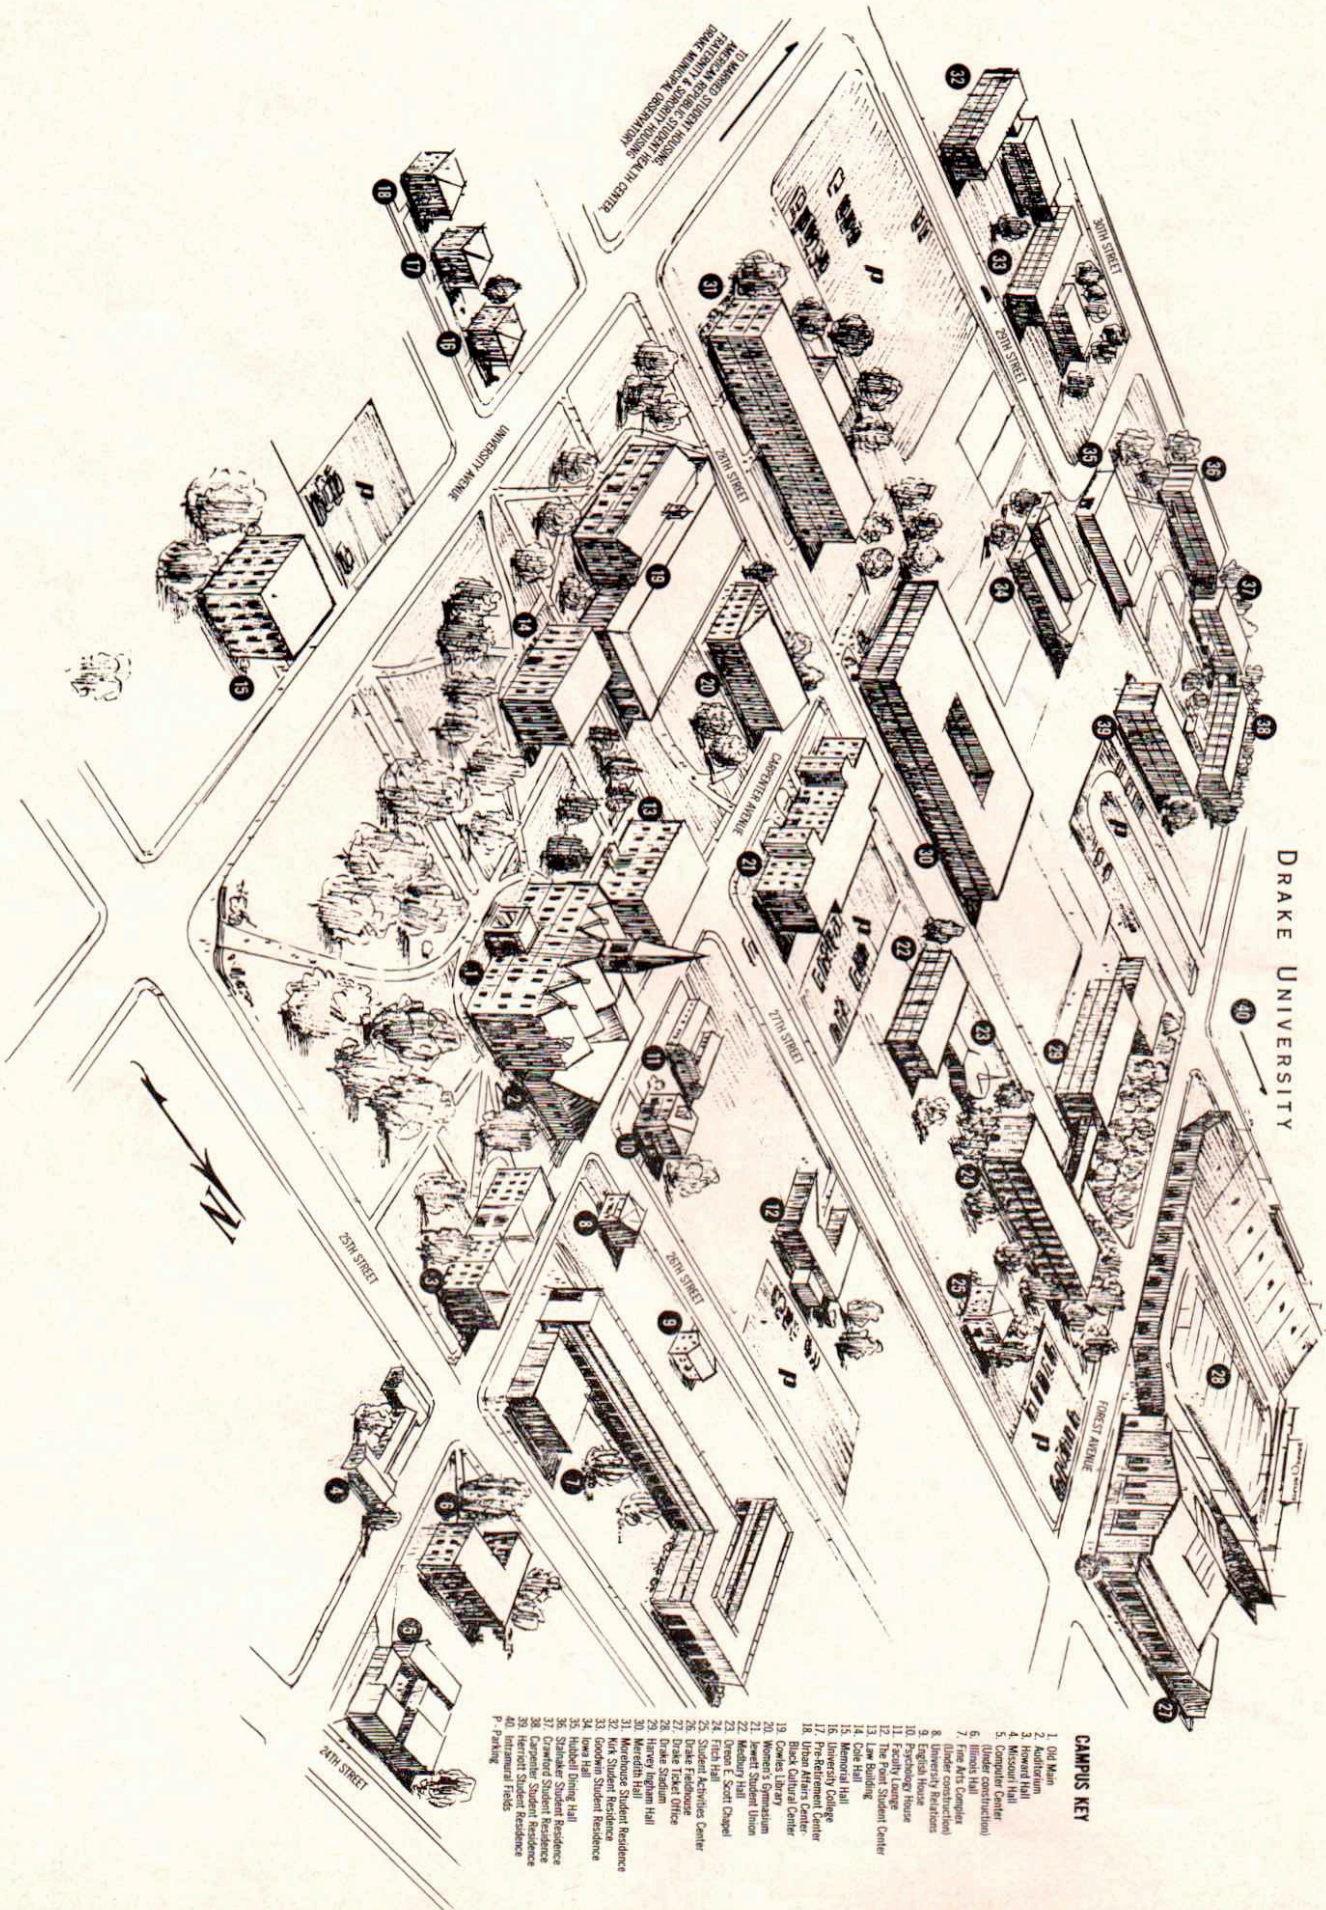

DRAKE UNIVERSITY